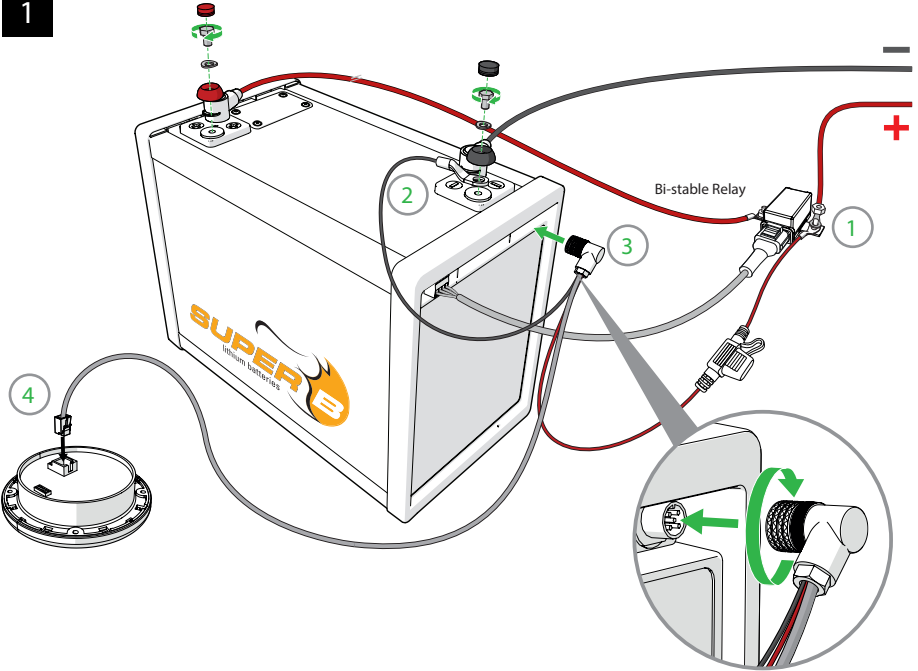

CONNECTION TO SB-12V160E-ZC & SB-12V100E-ZC

1