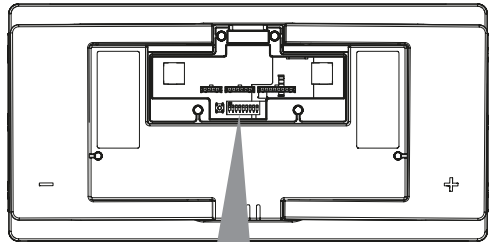

QUICK START GUIDE

SB TOUCH DISPLAY

A

CONNECTION TO EPSILON BATTERY

1

2

B

CONNECTION TO SB-12V160E-ZC & SB-12V100E-ZC