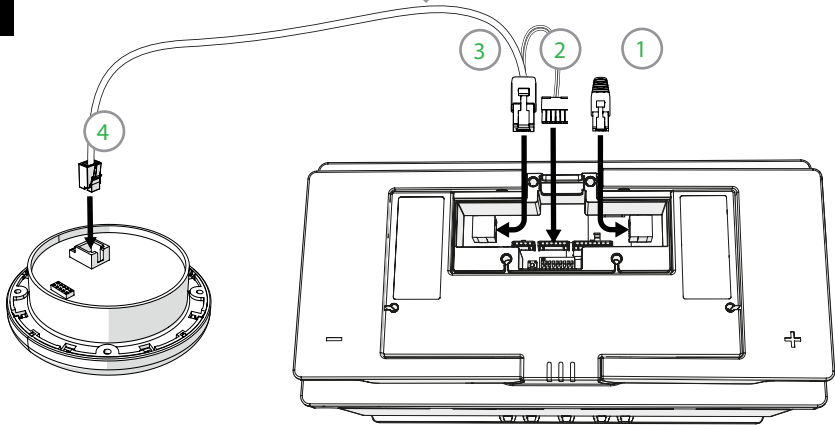

QUICK START GUIDE

SB TOUCH DISPLAY

A

CONNECTION TO EPSILON BATTERY

1

2

B

CONNECTION TO SB-12V160E-ZC & SB-12V100E-ZC